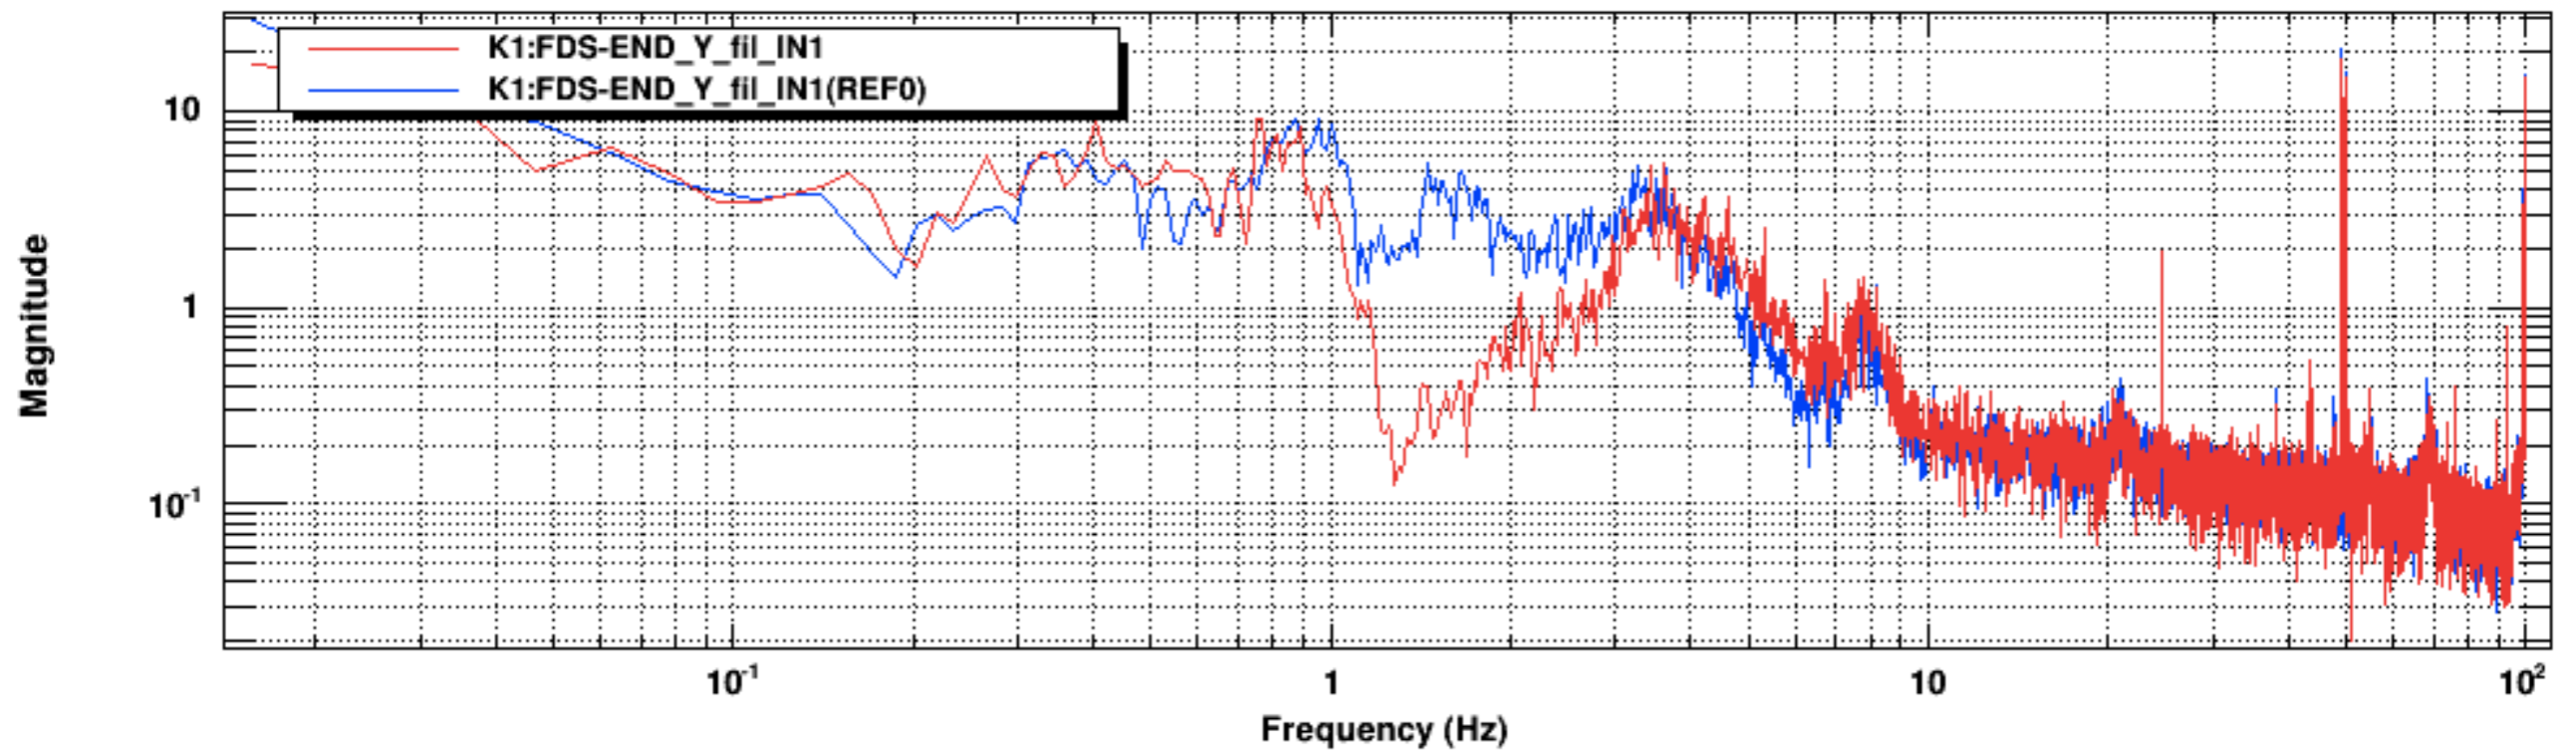

Power spectrum

Power spectrum

\*T0=10/09/2019 06:44:51

\*Avg=4

BW=0.0234374

Power spectrum

\*T0=10/09/2019 09:27:33

\*Avg=4

BW=0.0234374

Power spectrum

Power spectrum