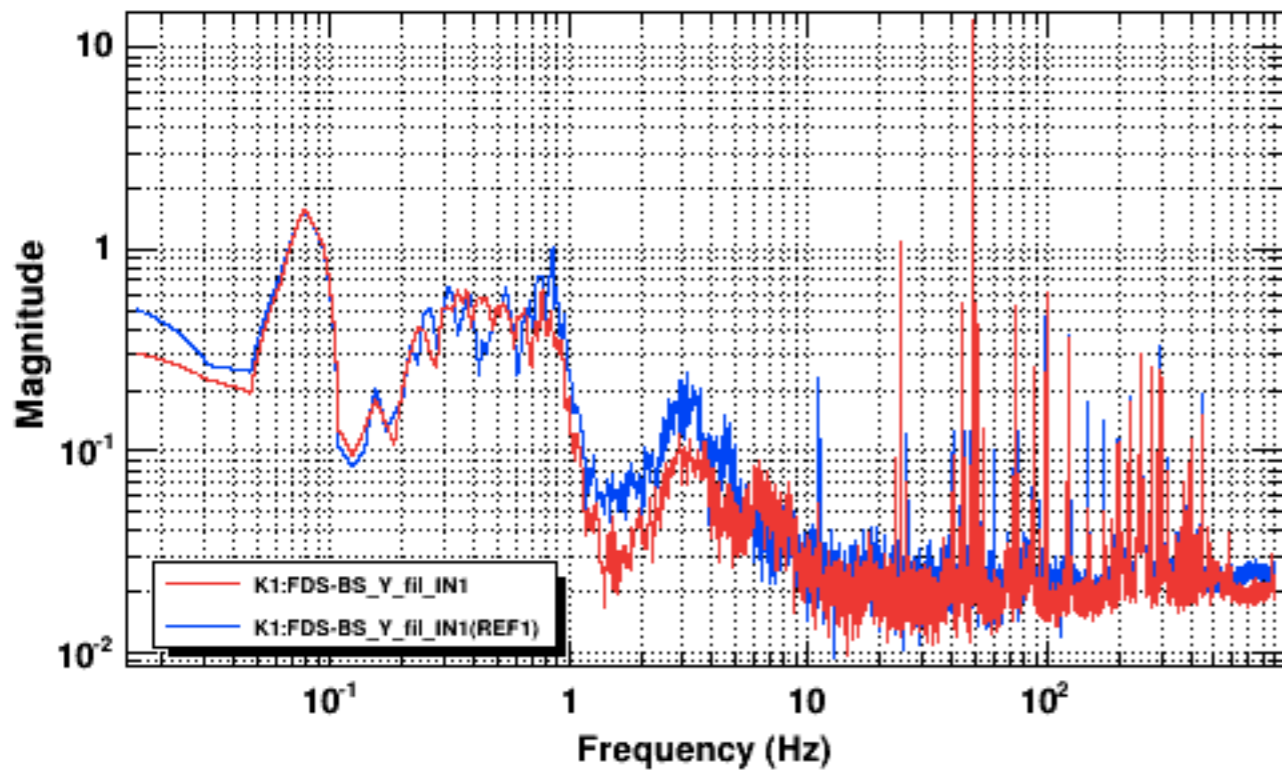

Power spectrum

Power spectrum

\*T0=10/09/2019 06:44:51

\*Avg=4

BW=0.0234374

Power spectrum

\*T0=10/09/2019 09:27:33

\*Avg=4

BW=0.0234374

Power spectrum

Power spectrum