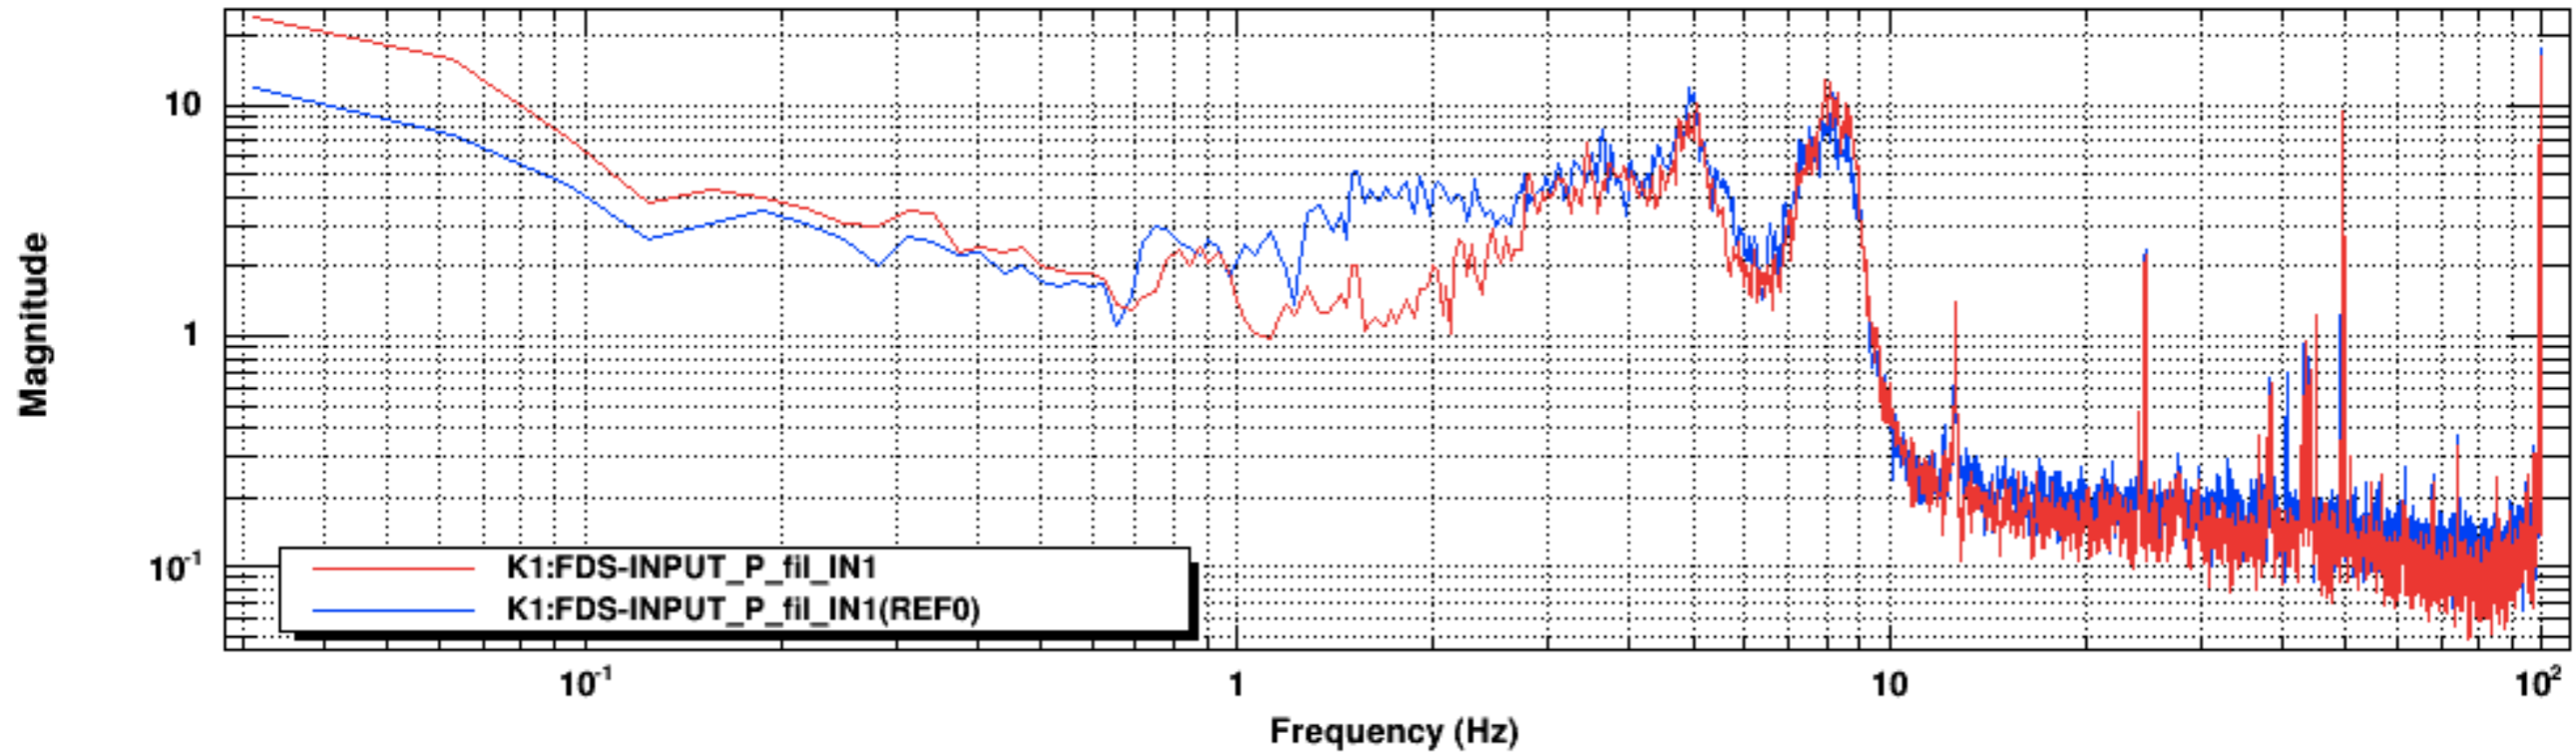

Power spectrum

Power spectrum

\*T0=10/09/2019 06:44:51

\*Avg=4

BW=0.0234374

Power spectrum

\*T0=10/09/2019 09:27:33

\*Avg=4

BW=0.0234374

Power spectrum

Power spectrum