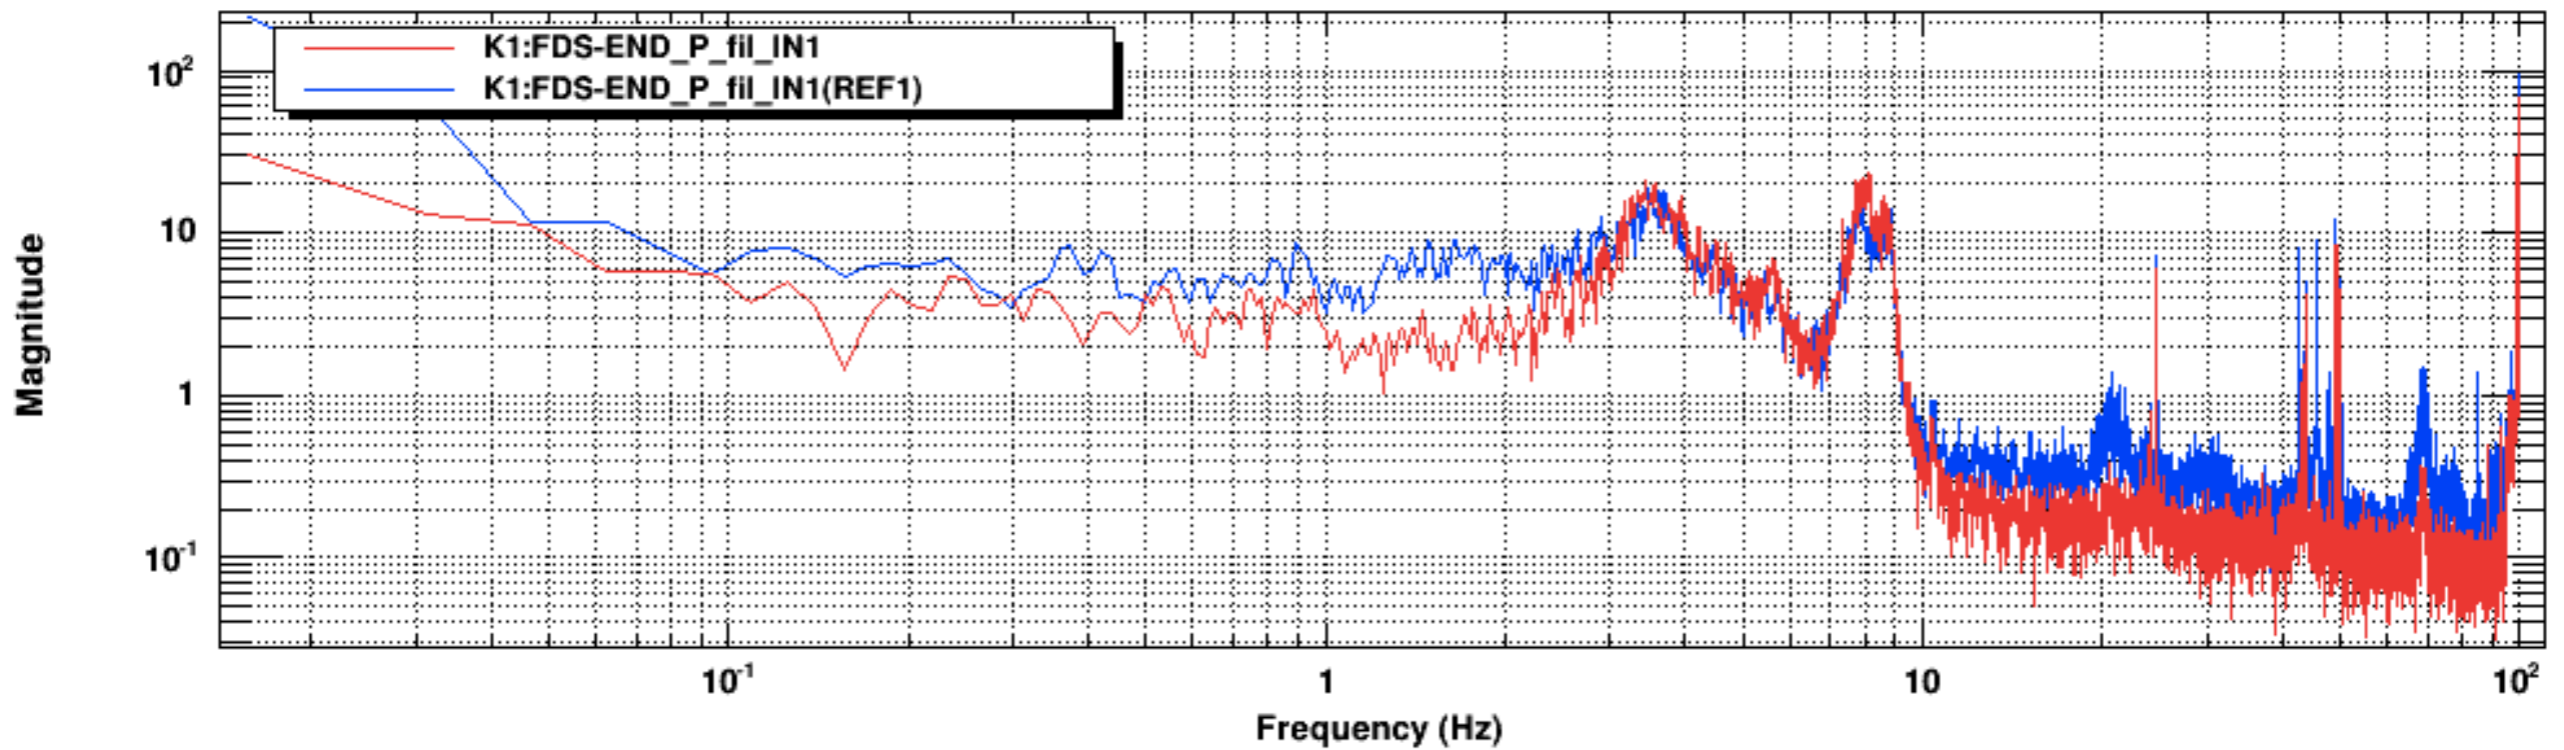

Power spectrum

Power spectrum

\*T0=10/09/2019 06:44:51

\*Avg=4

BW=0.0234374

Power spectrum

\*T0=10/09/2019 09:27:33

\*Avg=4

BW=0.0234374

Power spectrum

Power spectrum