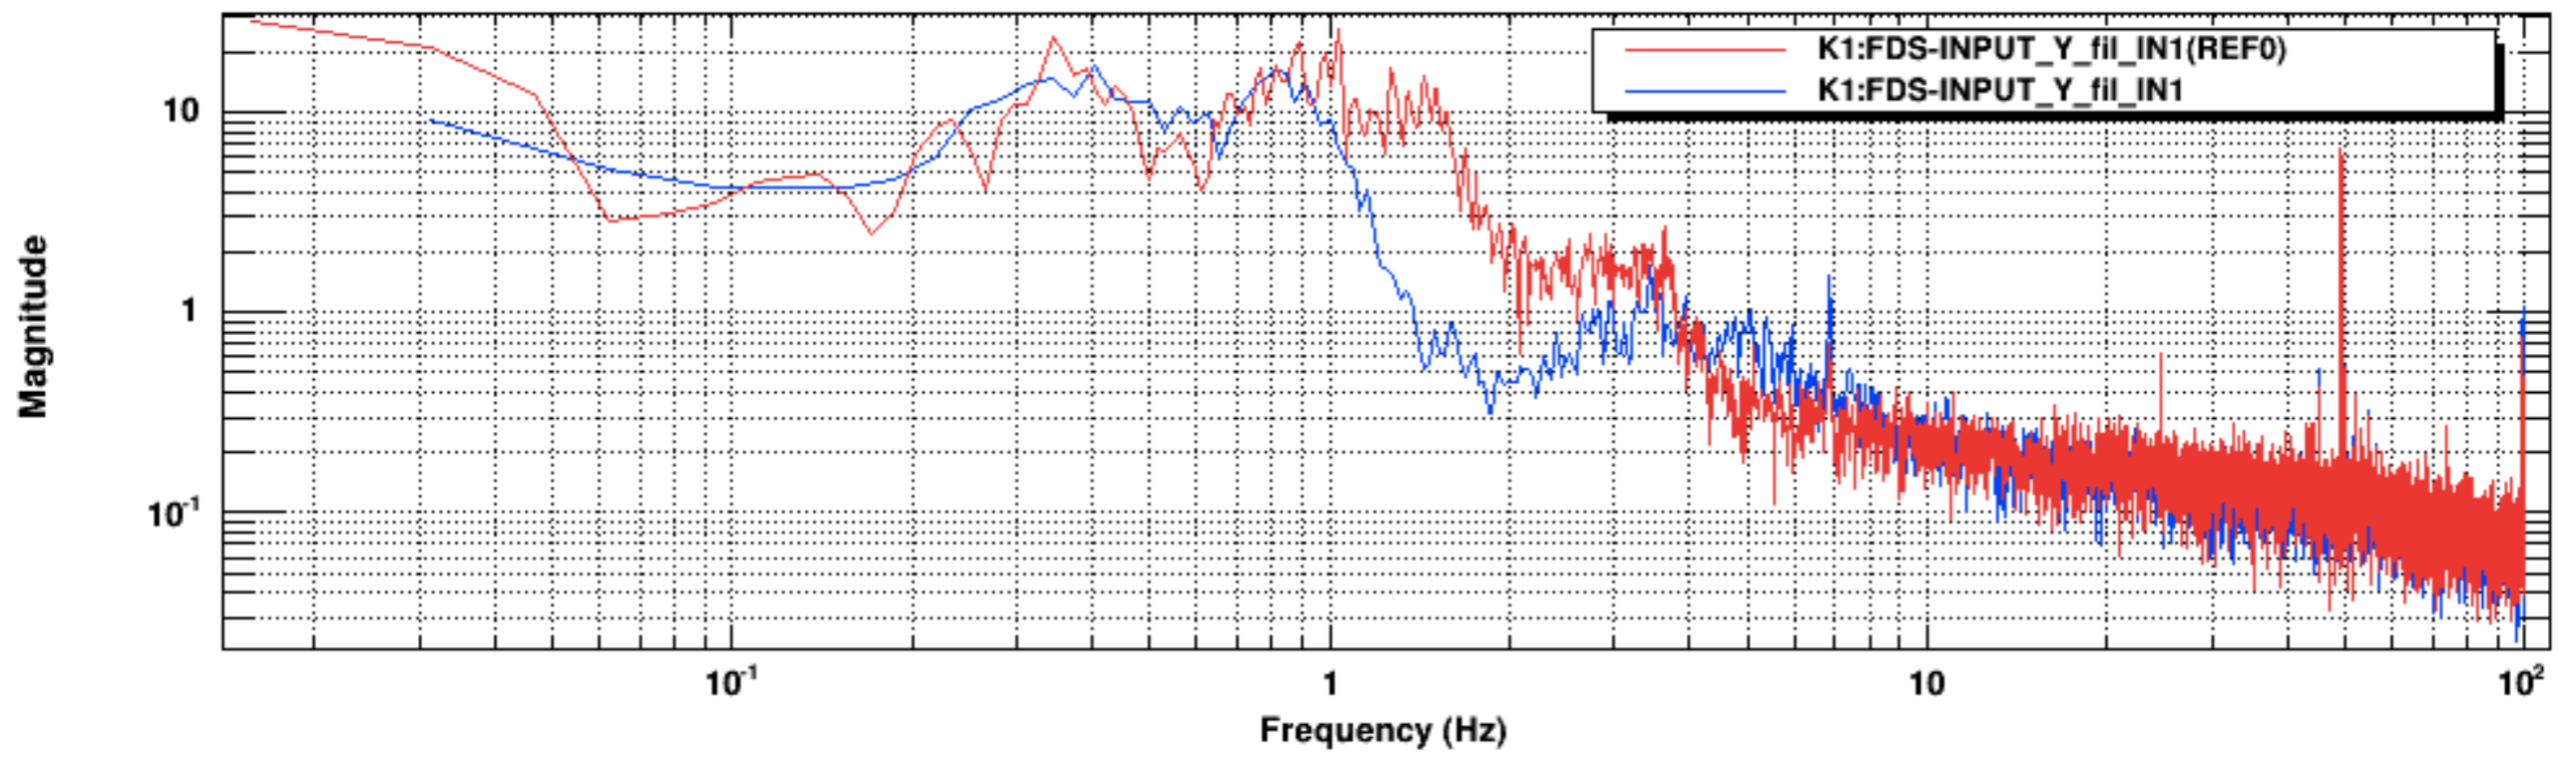

Power spectrum

Power spectrum

\*T0=10/09/2019 06:44:51

\*Avg=4

BW=0.0234374

Power spectrum

\*T0=10/09/2019 09:27:33

\*Avg=4

BW=0.0234374

Power spectrum

Power spectrum